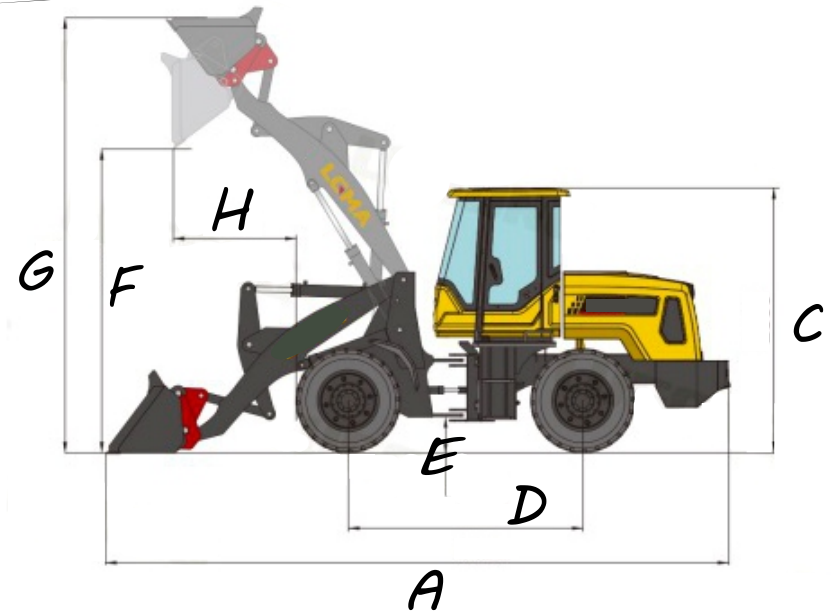

**WUHLF
EQUIPMENT
PTY (LTD)**

ZA16 Front End Loader

Dimensions (mm):

Overall Length	5730mm
Overall Width	1830mm
Overall Height	2730mm
Bucket Width	1900mm

Key Features

Bucket Size 0.8 m³

Engine Type: Yunnei 490 • Rated Power: 42kW
Operating Weight: 3800kg • Tyre Size: 20.5/70-16

Technical Data:

<i>Specifications</i>	Rated Load	1.6 Ton
	Bucket Capacity	0.8m ³
	Lifting Time	4s
	Min Turn Radius	5000mm
<i>Engine</i>	Type	4cyl Diesel
	Rated Power	42kw
	Model	Yunnei 490
<i>Tyres</i>	Standard Size	20.5/70-16
<i>Transmission</i>	Type	265 Integral H/L Speed
<i>Articulation</i>	Type	Full Hydraulic Articulated Steering Frame
<i>Working Hydraulics</i>	Lifting Time	4s
	Falling Time	3s
	Total Cycling Time	10s
<i>Brake System</i>	Operating Type	Mechanical Single Joystick
	Brake Booster Pump	Two-Way Air Brake

<i>A</i>	Overall Length	5730mm
<i>B</i>	Overall Width	1830mm
<i>C</i>	Overall Height	2730mm
<i>D</i>	Wheel Base	2260mm
<i>E</i>	Min Ground Clearance	210mm
<i>F</i>	Max Dumping Height	3200mm
<i>G</i>	Max Lifting Height	3890mm
<i>H</i>	Max Dumping Distance	1050mm