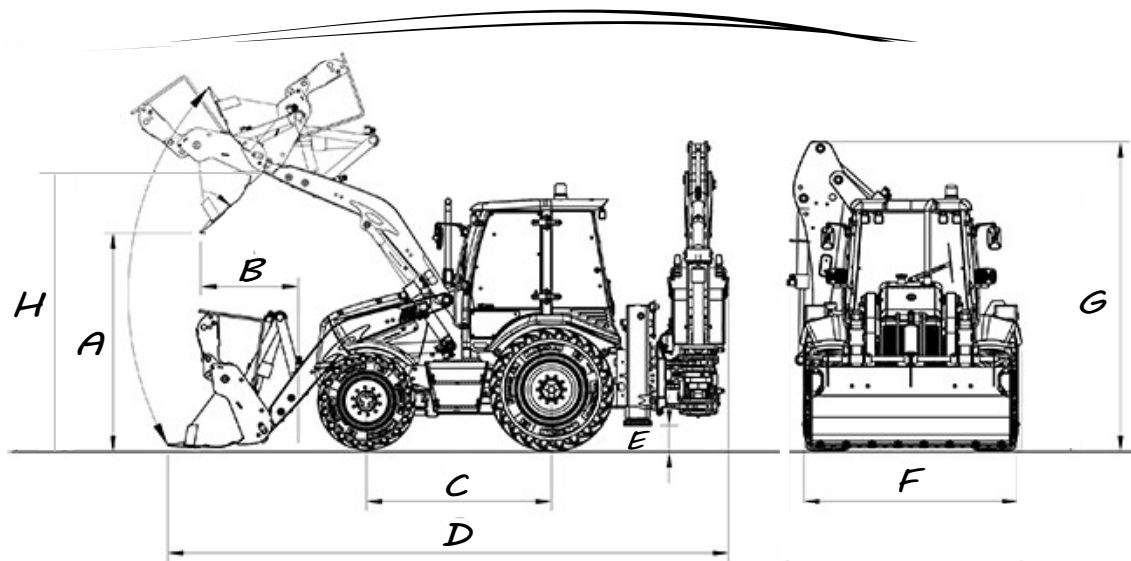

## *Dimensions (mm):*

Overall Length	5500mm
Overall Height	2850mm
Overall Height Backhoe	3000mm
Loader Bucket Width	1780mm

## *Key Features*

Operating Weight: 5200kg • Bucket Size 0.6m<sup>3</sup> • Max Speed: 18km/h

Engine Model: YN27 • Rated Power: 42 kW • Tyre Size: 20.5 / 70-16

*Quality without compromise*

### Technical Data:

<i>A</i>	Maximum Dump Clearance	2500mm
<i>B</i>	Dumping Reach	1330mm
<i>C</i>	Wheel Base	2070mm
<i>D</i>	Overall Length	5500mm
<i>E</i>	Min Ground Clearance	390mm
<i>F</i>	Overall Width	2130mm
<i>G</i>	Overall Height	2850mm
<i>H</i>	Max Dumping Height	3300mm

#### Specifications Loader Parameter

Dumping Height	3000mm
Min Turn Radius	4800mm
Dumping Reach	930mm
Rated Loading Weight	1.6 Ton
Bucket Capacity	0.6m <sup>3</sup>
Dumping Clearance	2450mm
Bucket Width	1780mm