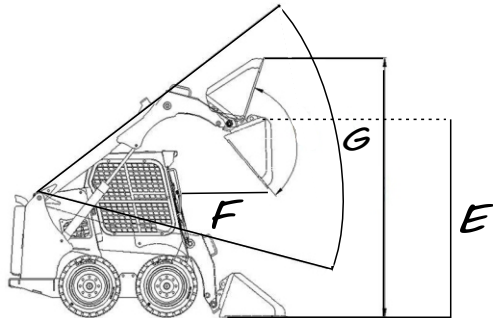

Dimensions (mm):

Overall Length 3490mm
Overall Width 1880mm
Overall Height 2160mm

Key Features

Bucket Size 0.5 m³

Engine Type: A498BPG • Rated Power: 42kW
Operating Weight: 3240kg • Tyre Size: 12-16.5
Quality without compromise

JC60 Wuhlf

Skid Steer Loader

Technical Data:

A	Overall Length	3490mm
B	Overall Width	1880mm
C	Overall Height	2160mm
D	Wheel Base	991 mm
E	Max Dumping Height	2400mm
F	Max Reach	750 mm
G	Height at Max Extension	4000mm

Specifications	Operating Weight	3240kg
	Bucket Capacity	0.5m ³
	Dumping Angle	40°
	Rated Load	850kg
<hr/>		
Traveling Speed	Max Travel Speed	12km/h
	<hr/>	
Engine	Type	4cyl Diesel
	Rated Power	42kW
	Model	Xinchai A498BPG
<hr/>		
Tyres	Standard Size	12-16.5
<hr/>		
Tank Capacities	Fuel Tank	80 ℓ
	Hydraulic Oil Tank	80 ℓ
<hr/>		
Working Hydraulics	Sauer-Danfoss Hydraulic Pump	
	Eaton Hydraulic Pump	
	Hydraulic Pump Flow (L/min)	75
<hr/>		
Brake System	Hydraulic Brake System	