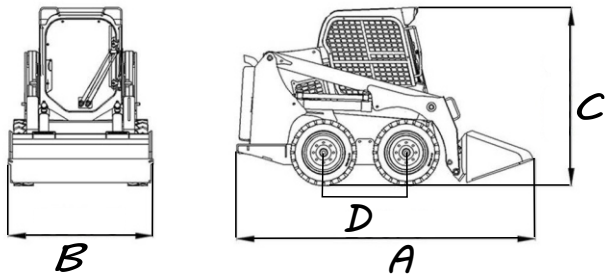

Dimensions (mm):

Overall Length 3490mm
Overall Width 1880mm
Overall Height 2160mm

Key Features

Bucket Size 0.5 m³

Engine Type: A498BPG • Rated Power: 42kW
Operating Weight: 3240kg • Tyre Size: 12-16.5
Quality without compromise

JC60 Wuhlf

Skid Steer Loader

Technical Data:

A	Overall Length	3490mm
B	Overall Width	1880mm
C	Overall Height	2160mm
D	Wheel Base	991 mm
E	Max Dumping Height	2400mm
F	Max Reach	750 mm
G	Height at Max Extension	4000mm

Specifications	Operating Weight	3240kg
	Bucket Capacity	0.5m ³
	Dumping Angle	40°
	Rated Load	850kg
<hr/>		
Traveling Speed	Max Travel Speed	12km/h
	<hr/>	
Engine	Type	4cyl Diesel
	Rated Power	42kW
	Model	Xinchai A498BPG
<hr/>		
Tyres	Standard Size	12-16.5
<hr/>		
Tank Capacities	Fuel Tank	80 ℓ
	Hydraulic Oil Tank	80 ℓ
<hr/>		
Working Hydraulics	Sauer-Danfoss Hydraulic Pump	
	Eaton Hydraulic Pump	
	Hydraulic Pump Flow (L/min)	75
<hr/>		
Brake System	Hydraulic Brake System	